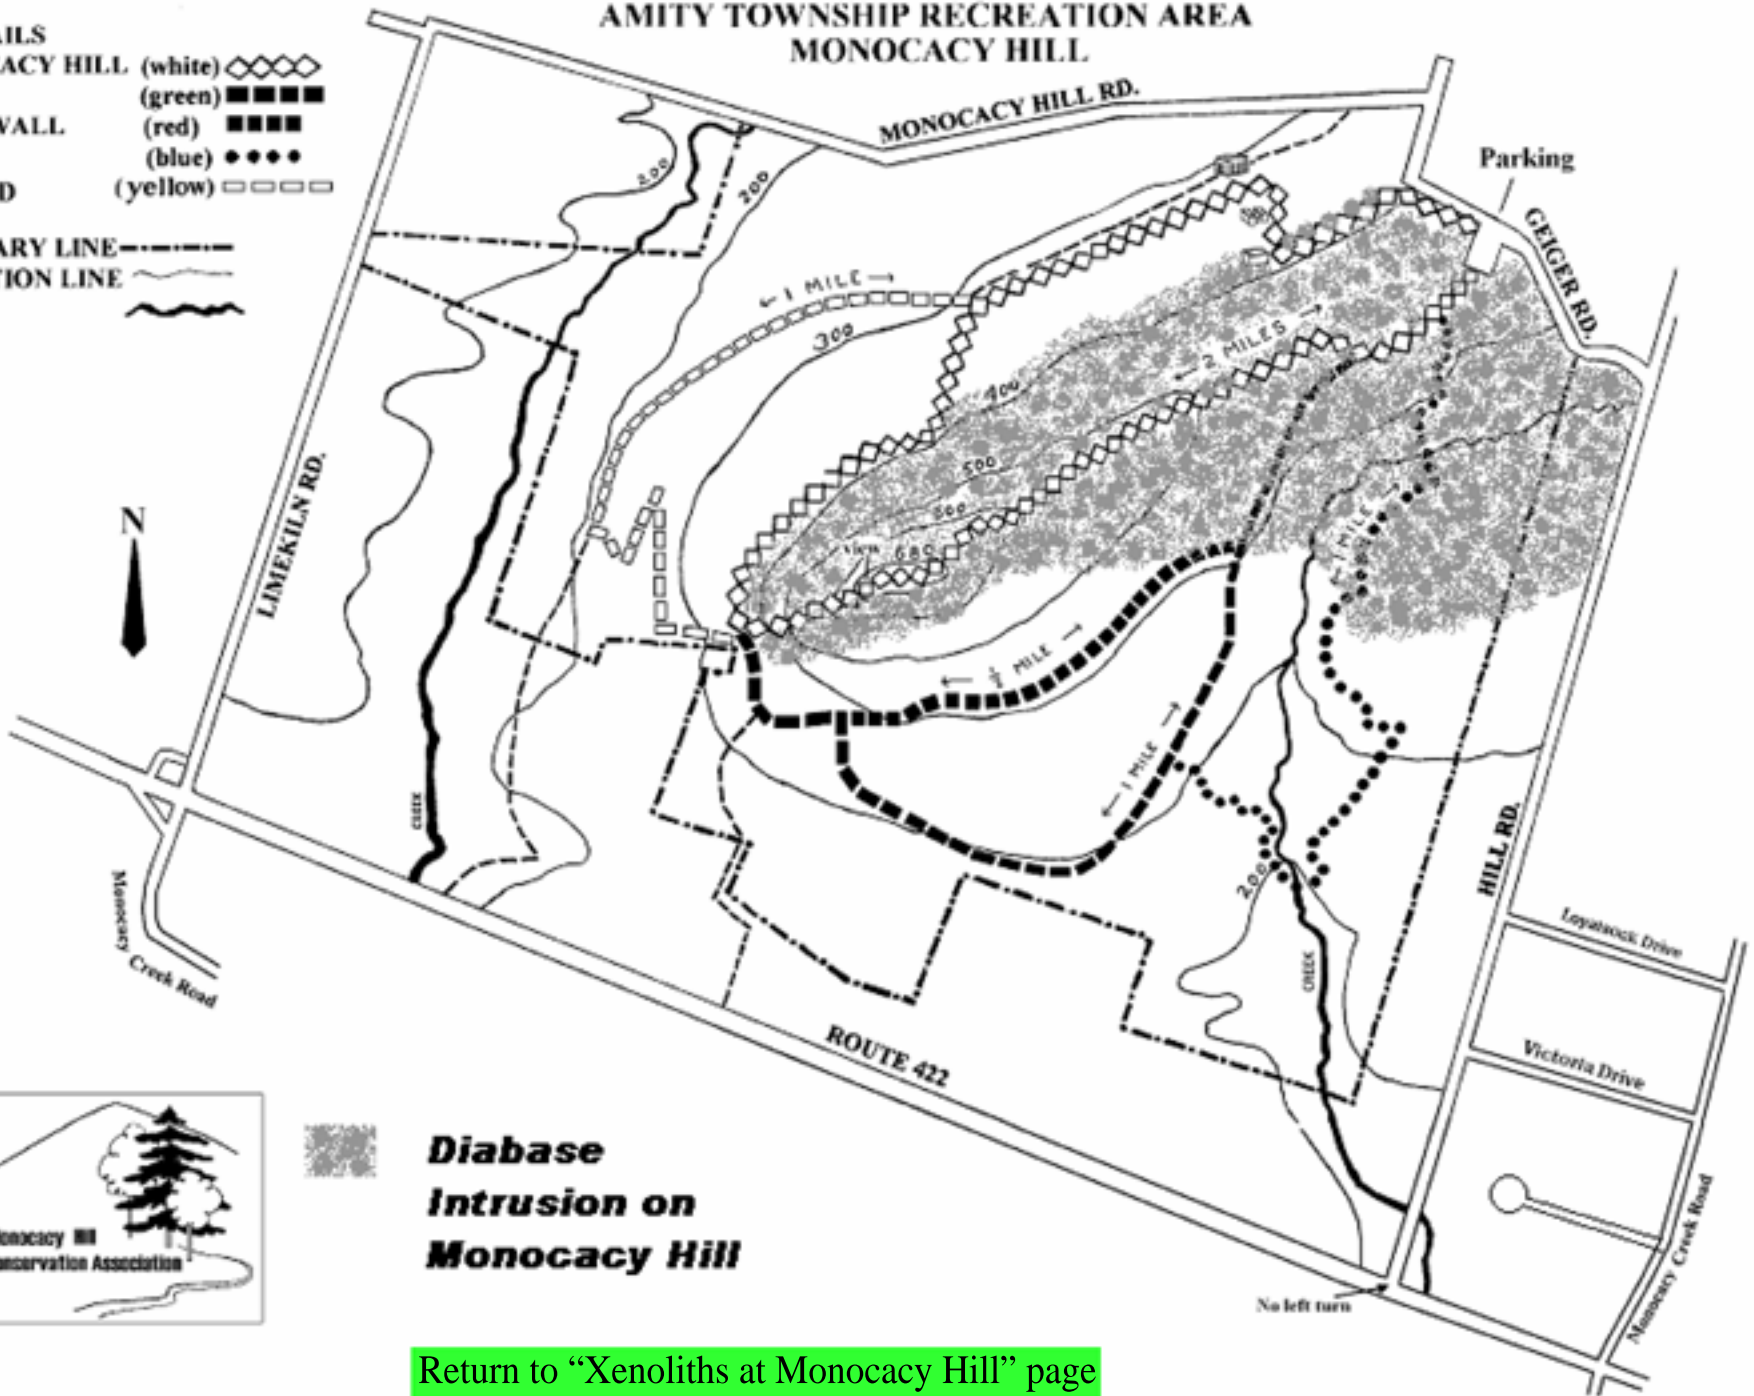

AMITY TOWNSHIP RECREATION AREA
MONOCACY HILL

- TRAILS
 MONOCACY HILL. (white) 
 LOWER (green) 
 STONEWALL (red) 
 CREEK (blue) 
 RAILBED (yellow) 
 BOUNDARY LINE 
 ELEVATION LINE 
 CREEK 

**Diabase
Intrusion on
Monocacy Hill**

Return to "Xenoliths at Monocacy Hill" page